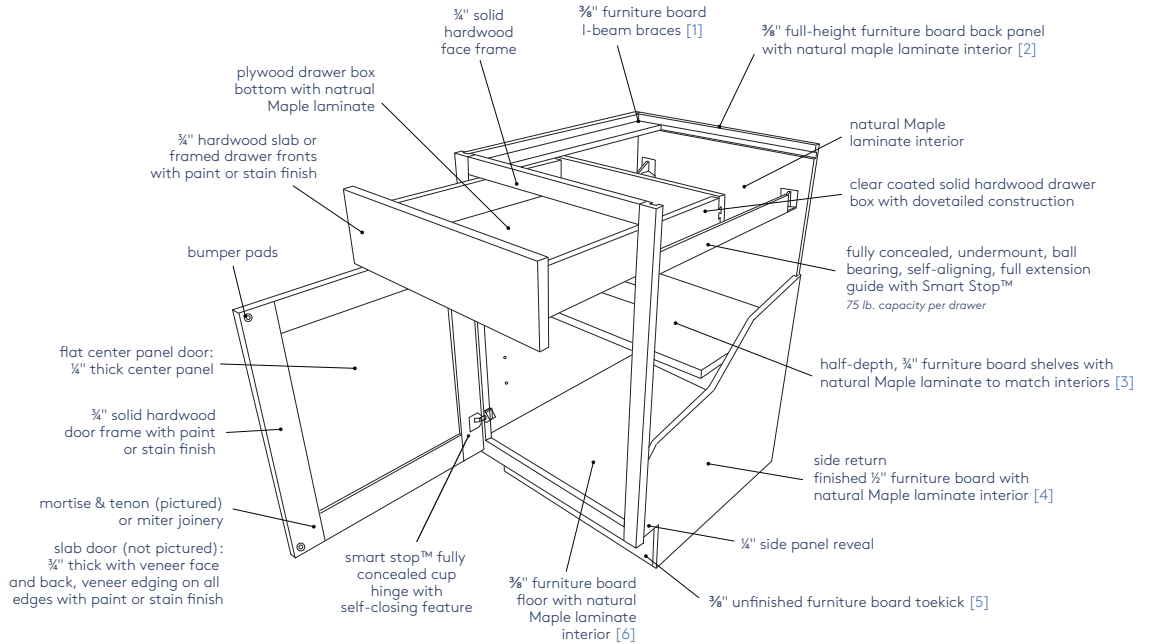

Storage Solutions

Wall Lazy Susan

2-Drawer Base with Roll-out and Peg Drawer Organizer

Wall Easy Reach Corner

Wall Pull-out Pantry

Wood Tiered Cutlery Divider Drawer

Storage Solutions

Cooking Utensil Divider

Pull-out Spice Rack

Component Drawers

Storage Solutions

Wall Message Center

Pull-out Utensil Organizer

Roll-out Trays

Super Base Pantry

Designer Notebook

Let's start
your free design
today!

888-350-1242
cliqstudios.com

Signature Plus Line Box Construction

Standard cabinet box construction features furniture board, with an optional all-plywood construction upgrade, noted in **light blue**.