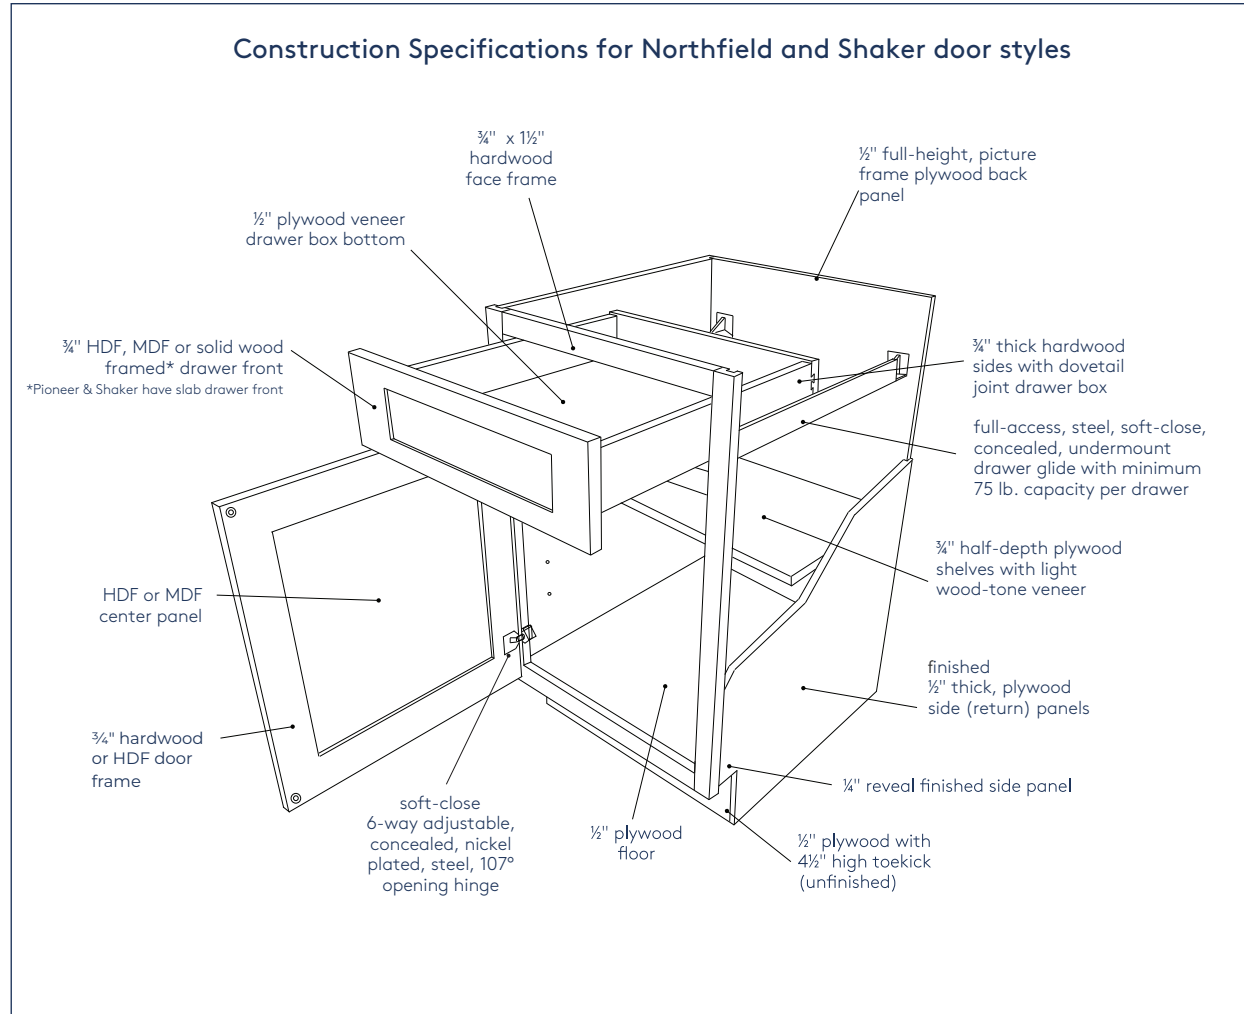

Shop Online Now!

888-350-1242
cliqstudios.com

CLIQ STUDIOS®

- Ready-to-Assemble
- Easy-to-Use Financing
- Price Match Guarantee
- 5-Year Warranty

Shop Online Now!

888-350-1242
cliqstudios.com

Construction Specifications for Canyon, Pinnacle and Rainier door styles