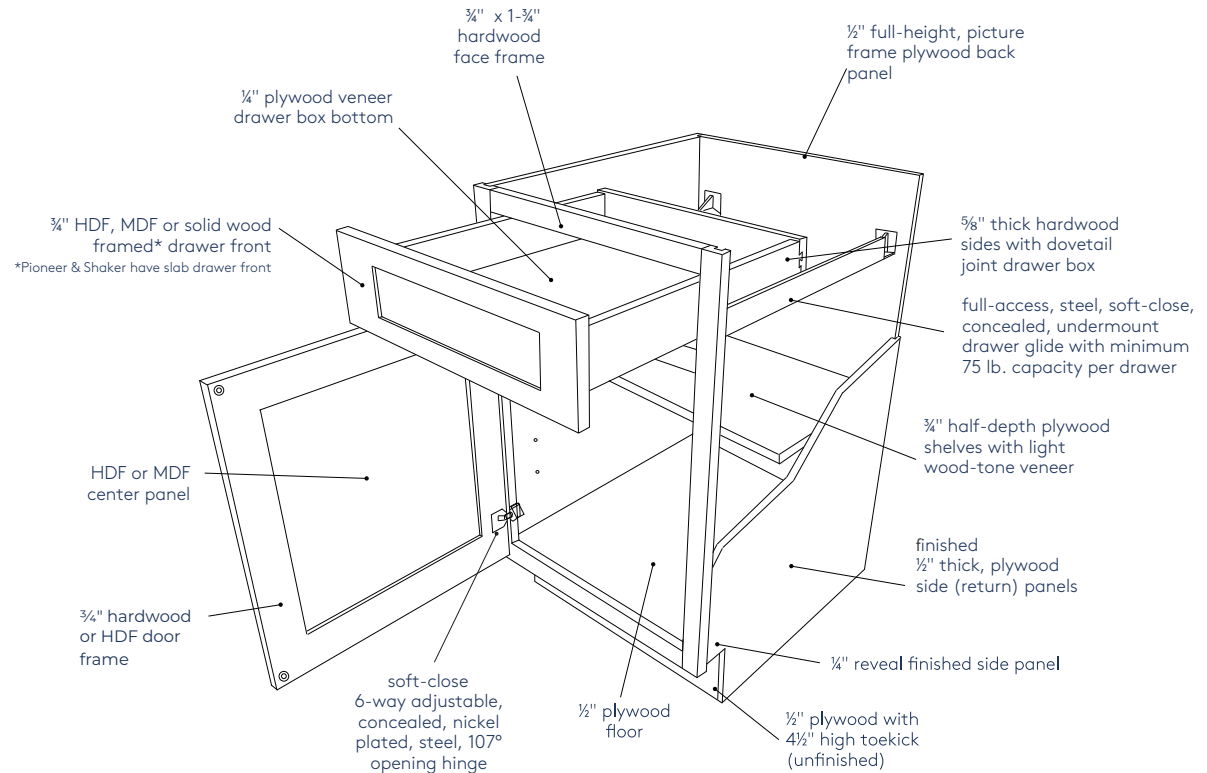

Shop Online Now!

888-350-1242
cliqstudios.com

CLIQ STUDIOS®

- Ready-to-Assemble
- Easy-to-Use Financing
- Price Match Guarantee
- 5-Year Warranty

Shop Online Now!

888-350-1242
cliqstudios.com

Construction Specifications for Canyon, Pinnacle and Rainier door styles