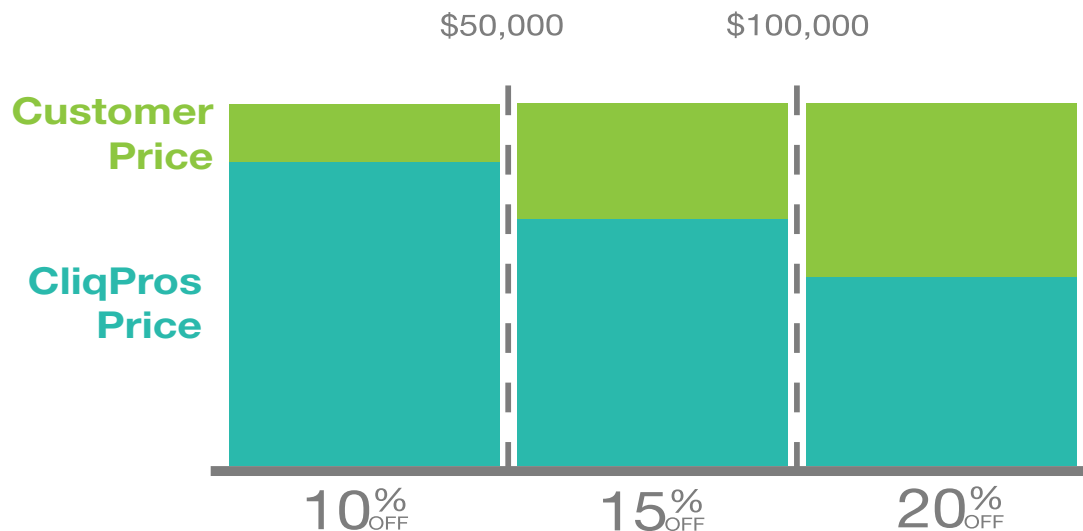

Discounts

The CliqStudios CliqPro Discount Program recognizes professional partners and their repeat business, as a CliqPro you will receive a tiered discount based on number of purchases and dollar amount purchases over time. If you have questions regarding the discount program please contact your designer.

Pricing and Discounts

All Pro Partners must register on the CliqStudios website before a discount can be applied.

- [Click here](#) to complete application
- 10% discount on CliqPro's first purchase plus a progressive discount based on your purchase volume
- [Cabinet Estimator Tool](#)
- [Get a Web Quote with our online catalog](#)

10% Discount	• First purchase • Discount applies to orders up to $49,999.99*
15% Discount	• Purchase a minimum of $50,000* • Discount applied to first order over $50,000† • Purchase at least one kitchen per year
20% Discount	• Purchase a minimum of $100,000* • Discount applied to first order over $100,000† • Purchase at least one kitchen per year

The more volume a CliqPro buys, the higher the discount. Many CliqPros partners use the discount to create margin. Others pass the savings on to their customers.

Notes:

- Discounts only applied to cabinetry
- Decorative hardware and countertops sales will apply to dollar volume tier discount only
- The Pro Partner discount cannot be combined with other consumer discounts
- † The first full order past the volume tier receives discount.

Example, if a Pro Partner has spent $49,000 and places a new order for $7,200, a 10% discount will be applied to that order. Subsequent orders then qualify for the 15% discount.