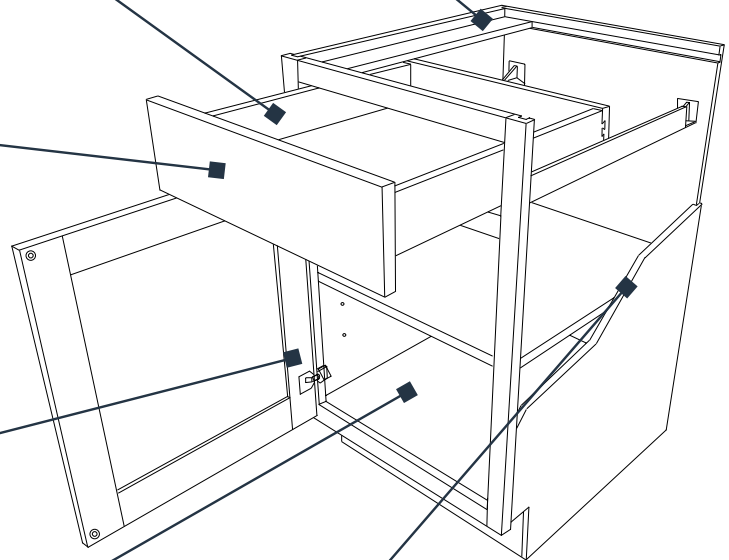

Quality

Drawer Box

Solid 5/8" hardwood with dovetail joints with a captured 1/4" plywood bottom sets the cabinet industry standard for quality American cabinetry providing long lasting strength and durability combined with the beauty of dovetail joinery.

Square Corners

Integrated 1/2" plywood I-beams secure all four sides of base cabinets. I-beams provide additional strength, helps keep the cabinet square during shipping and installation, and help withstand the weight of countertops.

Drawer Glides (Runners)

CliqStudios uses industry-leading Blum® drawer guides. Known for high quality, Blum glides are strong to support 90 lbs. The full-extension, undermount glides feature a soft-close mechanism and provide complete access to drawer contents.

Hinges

Blum® softclose COMPACT BLUMOTION hinges close silently every time and have been certified tested to open and close 25,000 times. 6-way adjustability offers easy adjustments over a lifetime of use.

Cabinet Interior

CliqStudios uses 30-g melamine for cabinet interiors. Melamine wipes clean, is extremely durable, and will not absorb moisture.

All Plywood Box

CliqStudios offers premium plywood 1/2" sides, 3/8" full-height cabinet back panel and 3/4" full depth shelves. Plywood weighs less, provides additional strength and offers more holding power compared to particleboard.

Sides: 1/2-inch plywood; never particleboard	Drawer Glides: Blum® soft-close, full-extension undermount
Back Panel: 3/8-inch plywood; never particleboard	Hinges: Blum® soft-close, steel, 6-way adjustable
Faceframe: solid hardwood	Shelves: full-depth plywood; never particleboard
Door Construction: Solid hardwood stiles & rails	Customization: Built-to-fit with option to customize
Wood Species: maple, cherry, oak, birch	Assembly: Factory-assembled
Drawer Box: 5/8-inch hardwood; dovetail joints	Shipping: Free shipping on orders over $2500
Square Corners: I-beam base construction	Warranty: Limited Lifetime warranty
Interior: Easy-to-clean Melamine